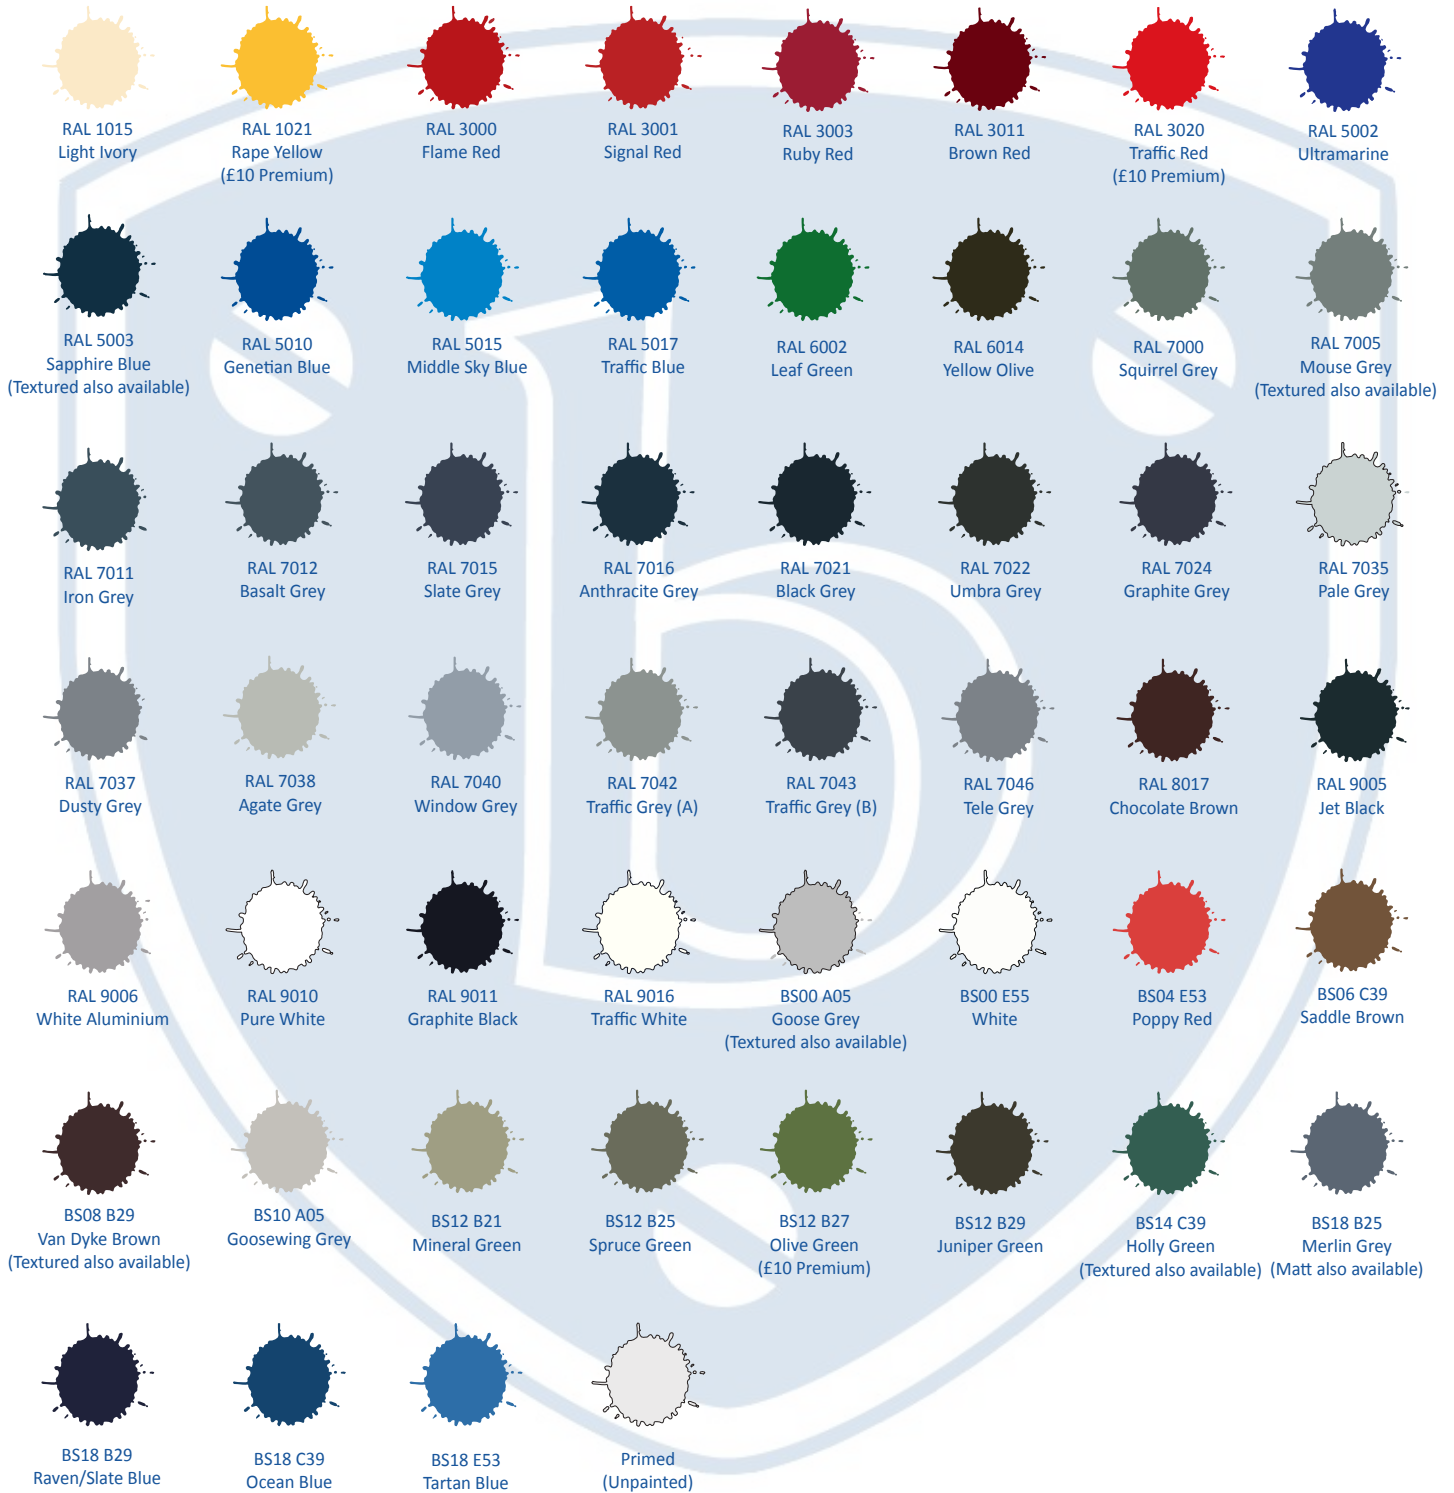

# Standard Door Colour Chart

All colours are provided in a semi-gloss finish, unless stated otherwise.\*

Other colours and finishes are available on request; please call 01724 271999 for a quotation.

\* Bradbury door colours are specified by the required RAL or BS numbers, and any colour charts represented on promotional literature or the Bradbury website are for **indicative use only**.