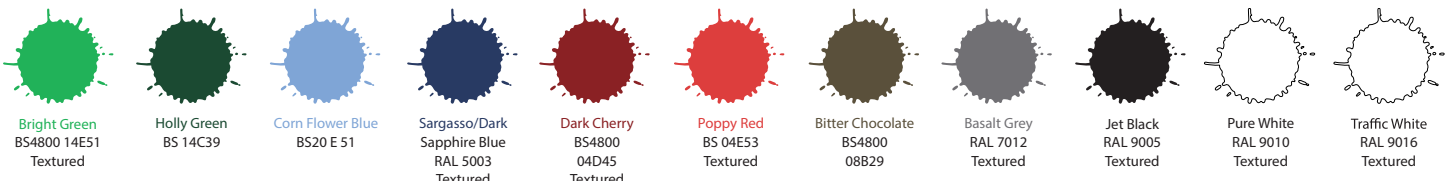

Please note - configurations are shown with glazing panels but any of these may be replaced with solid infill. Glazing is available in 6mm and 10mm laminate, polycarbonate or double glazed.

* Door types N, P, Q & R are unavailable for Classic^{AL}
 * Door types S, T, U & V are exclusive to Classic^{AL}

Classic2 Standard Colour Chart

Other colours are available on request